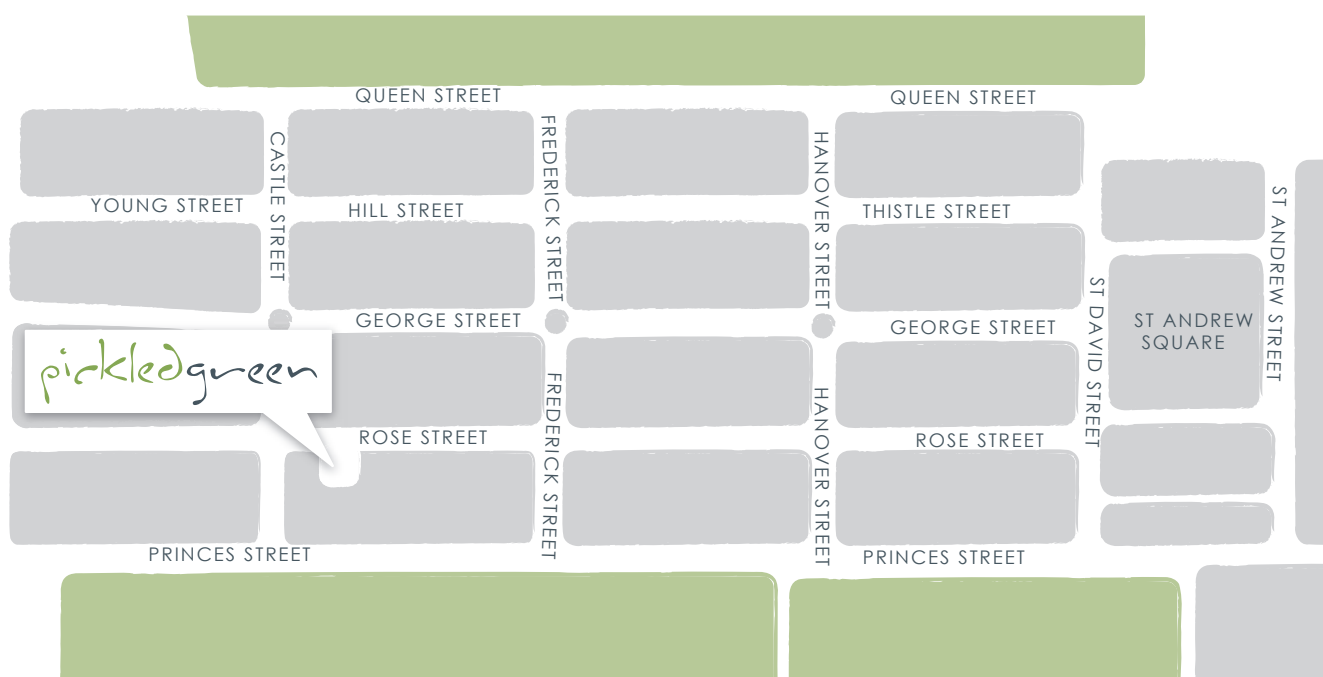

## HOW TO FIND US

pickledgreen is situated in the West end of Rose Street, Edinburgh. You will find it by either walking up North Castle Street from Princes Street and turning right at Rose Street or by turning left if approaching from George Street.